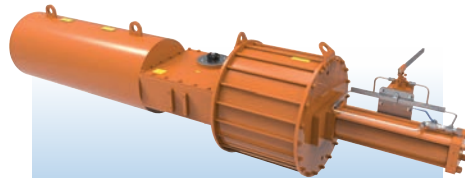

Actuators

Pekos Valves automation division offers all types of actuator assembly; 0-90° rotative actuators (pneumatic, hydraulic, electric, Gas over oil, Direct Gas, etc.).

- Pneumatic.
- Single / Double Acting.
- 0-90° up to 180°.
- Low / Medium Torque.

RACK & PINION

- Pneumatic / hydraulic.
- Single / Double Acting.
- 0-90°.
- High Torque.

SCOTCH YOKE

- Pneumatic.
- Single / Double Acting.
- 0-90° up to 180°.
- Low / Medium Torque.

VANE

- Rack & Pinion / Scotch Yoke available.
- Single / Double Acting.
- 0-90°.
- Low / High Torque.

ELECTRO HYDRAULIC

- 0-90° up to 180° (or multiturn).
- Power unit: 24 Vdc, 230 Vca, 400 Vac, others.
- Control unit: 24 Vdc, 230 Vac, others.
- Low / High torque.

ELECTRIC