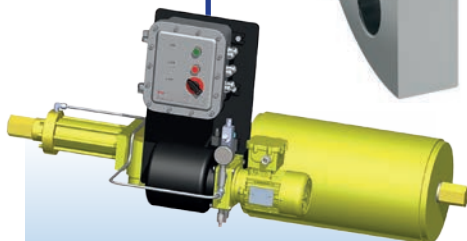

Actuators

Pekos Valves automation division offers all types of actuator assembly; 0-90° rotative actuators (pneumatic, hydraulic, electric, Gas over oil, Direct Gas, etc.).

- Pneumatic.
- Single / Double Acting.
- 0-90° up to 180°.
- Low / Medium Torque.

RACK & PINION

- Pneumatic / hydraulic.
- Single / Double Acting.
- 0-90°.
- High Torque.

SCOTCH YOKE

- Pneumatic.
- Single / Double Acting.
- 0-90° up to 180°.
- Low / Medium Torque.

VANE

- Rack & Pinion / Scotch Yoke available.
- Single / Double Acting.
- 0-90°.
- Low / High Torque.

ELECTRO HYDRAULIC

- 0-90° up to 180° (or multiturn).
- Power unit: 24 Vdc, 230 Vca, 400 Vac, others.
- Control unit: 24 Vdc, 230 Vac, others.
- Low / High torque.

ELECTRIC