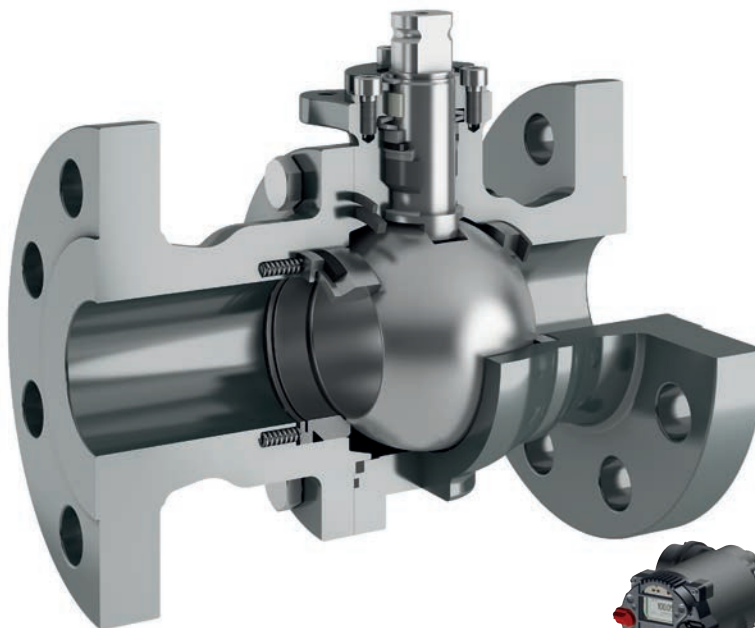

Actuators

Pekos Valves automation division offers all types of actuator assembly; 0-90° rotative actuators (pneumatic, hydraulic, electric, Gas over oil, Direct Gas, etc.).

- Pneumatic.
- Single / Double Acting.
- 0-90° up to 180°.
- Low / Medium Torque.

RACK & PINION

- Pneumatic / hydraulic.
- Single / Double Acting.
- 0-90°.
- High Torque.

SCOTCH YOKE

- Pneumatic.
- Single / Double Acting.
- 0-90° up to 180°.
- Low / Medium Torque.

VANE

- Rack & Pinion / Scotch Yoke available.
- Single / Double Acting.
- 0-90°.
- Low / High Torque.

ELECTRO HYDRAULIC

- 0-90° up to 180° (or multiturn).
- Power unit: 24 Vdc, 230 Vca, 400 Vac, others.
- Control unit: 24 Vdc, 230 Vac, others.
- Low / High torque.

ELECTRIC