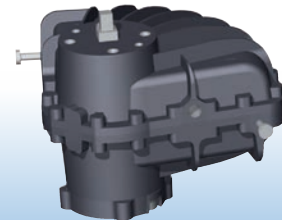

Actuators

Pekos Valves automation division offers all types of actuator assembly; 0-90° rotative actuators (pneumatic, hydraulic, electric, Gas over oil, Direct Gas, etc.).

- Pneumatic.
- Single / Double Acting.
- 0-90° up to 180°.
- Low / Medium Torque.

RACK & PINION

- Pneumatic / hydraulic.
- Single / Double Acting.
- 0-90°.
- High Torque.

SCOTCH YOKE

- Pneumatic.
- Single / Double Acting.
- 0-90° up to 180°.
- Low / Medium Torque.

VANE

- Rack & Pinion / Scotch Yoke available.
- Single / Double Acting.
- 0-90°.
- Low / High Torque.

ELECTRO HYDRAULIC

- 0-90° up to 180° (or multiturn).
- Power unit: 24 Vdc, 230 Vca, 400 Vac, others.
- Control unit: 24 Vdc, 230 Vac, others.
- Low / High torque.

ELECTRIC