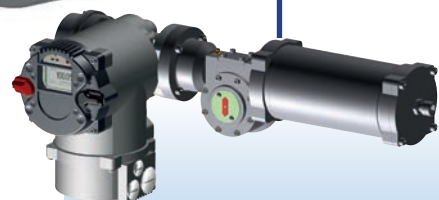

Actuators

Pekos Valves automation division offers all types of actuator assembly; 0-90° rotative actuators (pneumatic, hydraulic, electric, Gas over oil, Direct Gas, etc.).

- Pneumatic.
- Single / Double Acting.
- 0-90° up to 180°.
- Low / Medium Torque.

RACK & PINION

- Pneumatic / hydraulic.
- Single / Double Acting.
- 0-90°.
- High Torque.

SCOTCH YOKE

- Pneumatic.
- Single / Double Acting.
- 0-90° up to 180°.
- Low / Medium Torque.

VANE

- Rack & Pinion / Scotch Yoke available.
- Single / Double Acting.
- 0-90°.
- Low / High Torque.

ELECTRO HYDRAULIC

- 0-90° up to 180° (or multiturn).
- Power unit: 24 Vdc, 230 Vca, 400 Vac, others.
- Control unit: 24 Vdc, 230 Vac, others.
- Low / High torque.

ELECTRIC