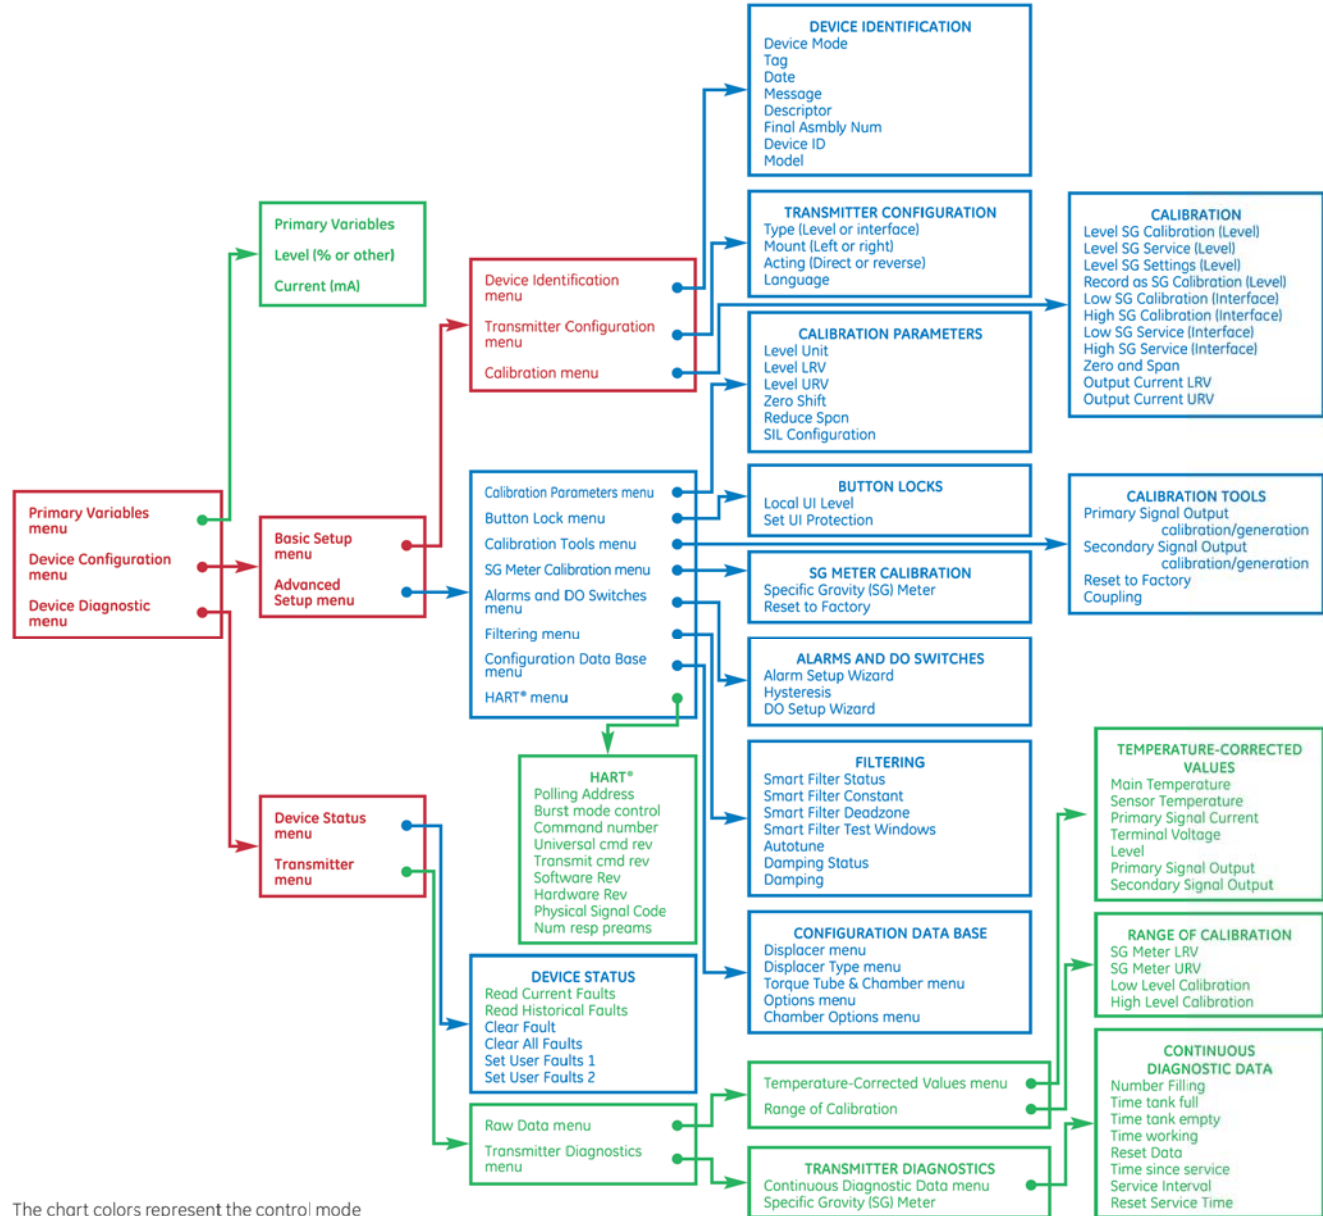

HART® Handheld Communicator Guide for Masoneilan* 12400 Level Transmitter

Revision: 112

The chart colors represent the control mode of the 12400 in which the function is available:

Red: Normal Operating Mode
Blue: Setup Mode
Green: View Data/Error Mode

Please consult Masoneilan* 12400 Instruction Manual for complete details on the device features and functions.

www.ge-energy.com

GEA19664 12/2011

[Formerly Dresser ID: GW12400]