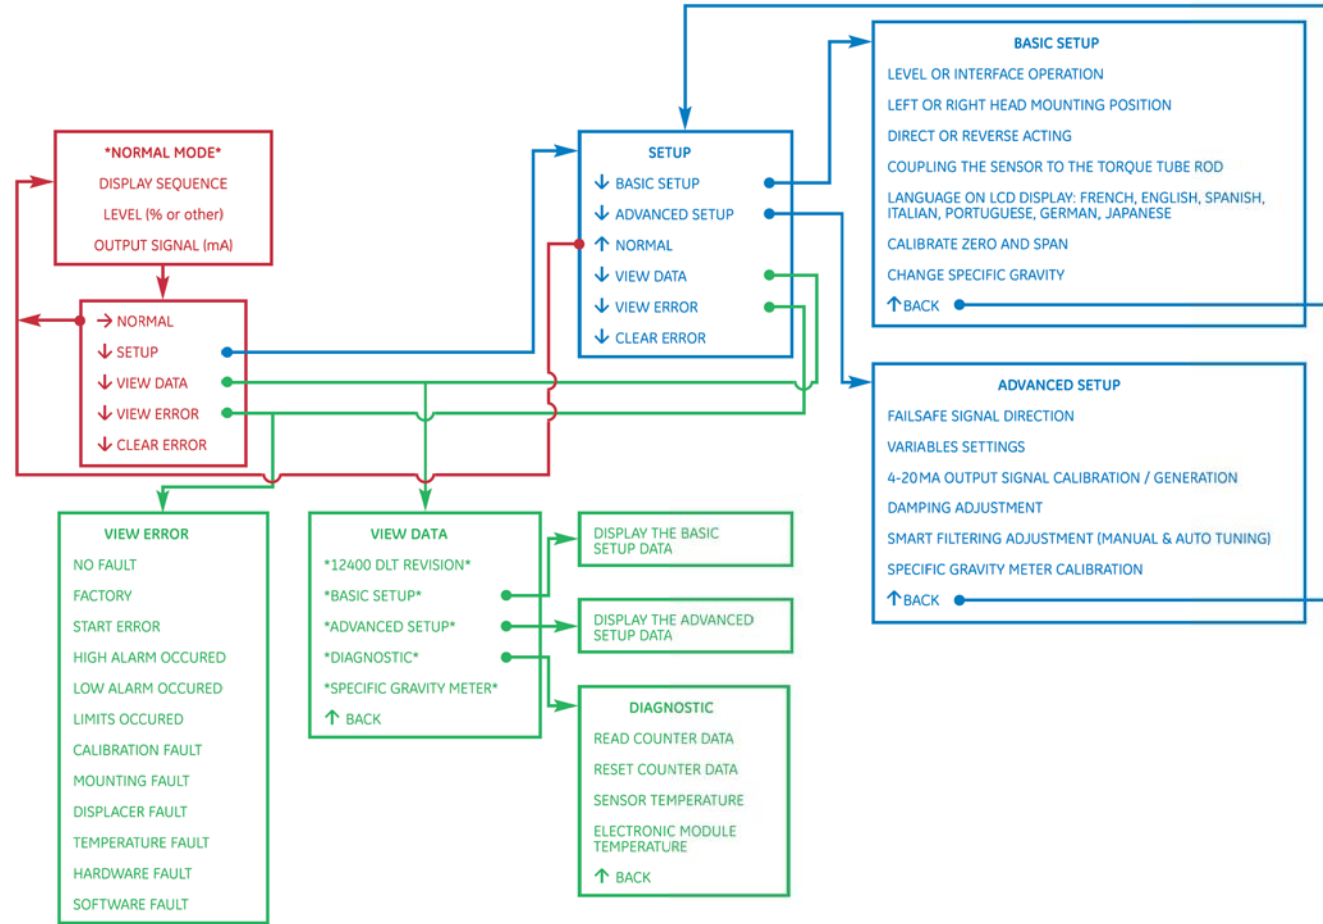

# Pushbutton Guide for Masoneilan\* 12400 Level Transmitter

Revision: 112

## Pushbutton Guide for Masoneilan\* 12400 Level Transmitter

The chart colors represent the control mode of the 12400 in which the function is available:

- Red: Normal Operating Mode
- Blue: Setup Mode
- Green: View Data /Error Mode

# HART® Handheld Communicator Guide for Masoneilan\* 12400 Level Transmitter

## HART® Handheld Communicator Guide for Masoneilan\* 12400 Level Transmitter

Revision: 112

The chart colors represent the control mode of the 12400 in which the function is available:

Red: Normal Operating Mode  
 Blue: Setup Mode  
 Green: View Data/Error Mode